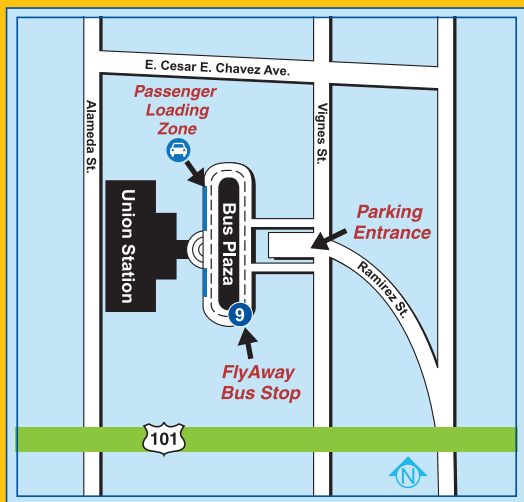

# LAX FlyAway

Convenient Non-Stop Bus  
Service to LAX

*Los Angeles County Service Locations:  
Union Station ■ Van Nuys ■ Westwood*

# UNION STATION

**Location/Tickets:** The LAX FlyAway service operates from Bus Stop 9 at the Patsaouras Transit Plaza at Union Station. Enter on Vignes Street. The FlyAway ticket kiosk is on the south end of the plaza opposite Bus Stop 9.

**Passenger Drop-Off/Pick-Up:** Motorists entering the Plaza should **turn right** and proceed counterclockwise around the plaza to the designated loading zone area on the west side of the loop. Vehicles can only stop to drop-off or pick-up passengers in this area located between the 'Passenger Loading Zone' signs on the brick pillars to the left and right of the glass entrance doors to Union Station.

**Passenger Drop-Off/Pick-Up:** Motorists may drop-off or pick-up passengers at the FlyAway Terminal entrance on Woodley Avenue.

**Parking:** Parking is available at the FlyAway Bus Terminal in the covered parking structure and long-term parking lot by entering on Woodley Avenue. The daily rate is \$4, with a 30-day limit. Payment is accepted using cash and Visa, Mastercard, or American Express credit cards. Parking may be limited during peak travel periods. The parking garage is patrolled regularly by security officers.